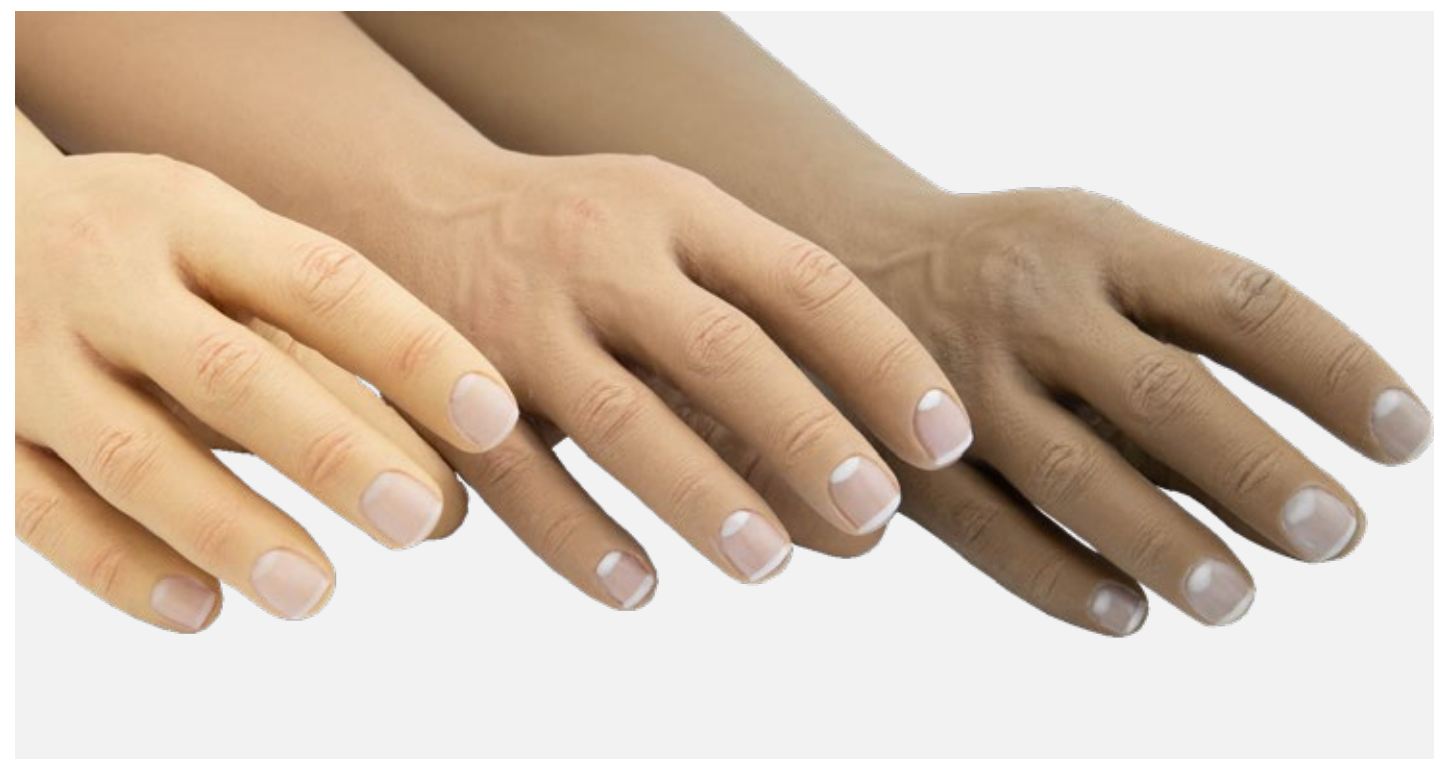

Crafted using multiple layers of advanced silicone material and constructed with an integrated, reinforced inner mesh layer, these gloves are highly tear-resistant. This silicone material allows for additional stretch in comparison to a PVC glove, and so reduces the energy expended by the myoelectric hand motor each time it opens - making this a highly robust cosmetics particularly suited to higher activity patients.

For training and more details on how to order visit www.upskillbysteepers.com

Features and Benefits

- New integrated, reinforced inner mesh layer provides increased resilience
- Enhanced cosmetic finish with additional detailing on the palms, knuckles, nails and joints
- Improved tear resistance and highly robust
- New easy-glide coating for ease of use when putting on clothes
- Compatible with Steeper and other manufacturers' myoelectric and mechanical hands
- Exclusively available in the advanced micropigmentation TrueFinish™ silicone for added realism and depth
- Increased longevity, making this range highly cost effective

Elegance Plus Colour Options

*Only available in TrueFinish

E0	E1	E2	E3	E4	E5	E6	E7	E8	E9	E10	E11	E12	E13	E14	E15	E16	E17	E18

Elegance Plus Ordering Information

If a non-standard finish or bilateral glove is required, please state at the time of ordering.

Note: # Denotes colour.

Glove Part Number	Left/Right	Glove Number	Palm Circumference	Length
TSG306/E#-EP	Left	306	184mm (7 ¼)	645mm (25 ¼)
TSG307/E#-EP	Right	307	184mm (7 ¼)	645mm (25 ¼)
TSG304/E#-EP	Left	304	184mm (7 ¼)	645mm (25 ¼)
TSG305/E#-EP	Right	305	184mm (7 ¼)	645mm (25 ¼)
TSG312/E#-EP	Left	312	197mm (7 ¼)	620mm (24 ¼)
TSG313/E#-EP	Right	313	197mm (7 ¼)	620mm (24 ¼)
TSG302/E#-EP	Left	302	197mm (7 ¼)	645mm (25 ¼)
TSG303/E#-EP	Right	303	197mm (7 ¼)	645mm (25 ¼)
TSG300/E#-EP	Left	300	210mm (8 ¼)	645mm (25 ¼)
TSG301/E#-EP	Right	301	210mm (8 ¼)	645mm (25 ¼)

Swatches are available free of charge

Ordering Examples

TSG300/E13-EP - Orders an 8 ¼ Left Silicone Elegance Plus Glove in TrueFinish™ colour E13

TSG305/E7-EP - Orders and 7 ¼ Right Silicone Elegance Plus Glove in TrueFinish™ colour E7