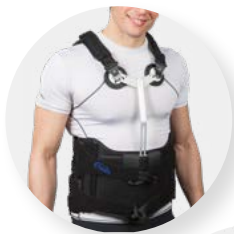

Ordering Information

Size	Waist (cm)	Hip (cm)	Product Code
X-Small	66 - 82.3	78.7 - 94	OATL4-XS-PPK
Small	76.2 - 91.4	88.9 - 104.1	OATL4-S-PPK
Medium	86.4 - 101.6	99 - 114.3	OATL4-M-PPK
Large	96.5 - 111.8	109.2 - 124.5	OATL4-L-PPK
X-Large	106.7 - 121.9	119.4 - 134.6	OATL4-XL-PPK
XX-Large	116.8 - 132	129.5 - 144.8	OATL4-XXL-PPK
XXX-Large	127 - 142.2	139.7 - 154.9	OATL4-XXXL-PPK

More Information

Video: How to fit the Oasis TLSO brace