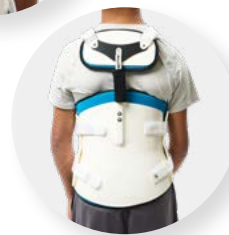

Ordering Information

Size	Hip Circ. (cm)	Hip Circ. (inch)	Product Code		
			Standard	Short	Pendulous Abdomen
1	76.2 - 86.4	30 - 34	TLSO-1	-	-
2	86.4 - 94	34 - 37	TLSO-2	-	-
3	94 - 104.1	37 - 41	TLSO-3	TLSO-3S	-
4	104.1 - 114.3	41 - 45	TLSO-4	TLSO-4S	TLSO-4P
5	114.3 - 124.5	45 - 49	TLSO-5	-	-

More Information

Video: How to fit the Terrapin TLSO brace